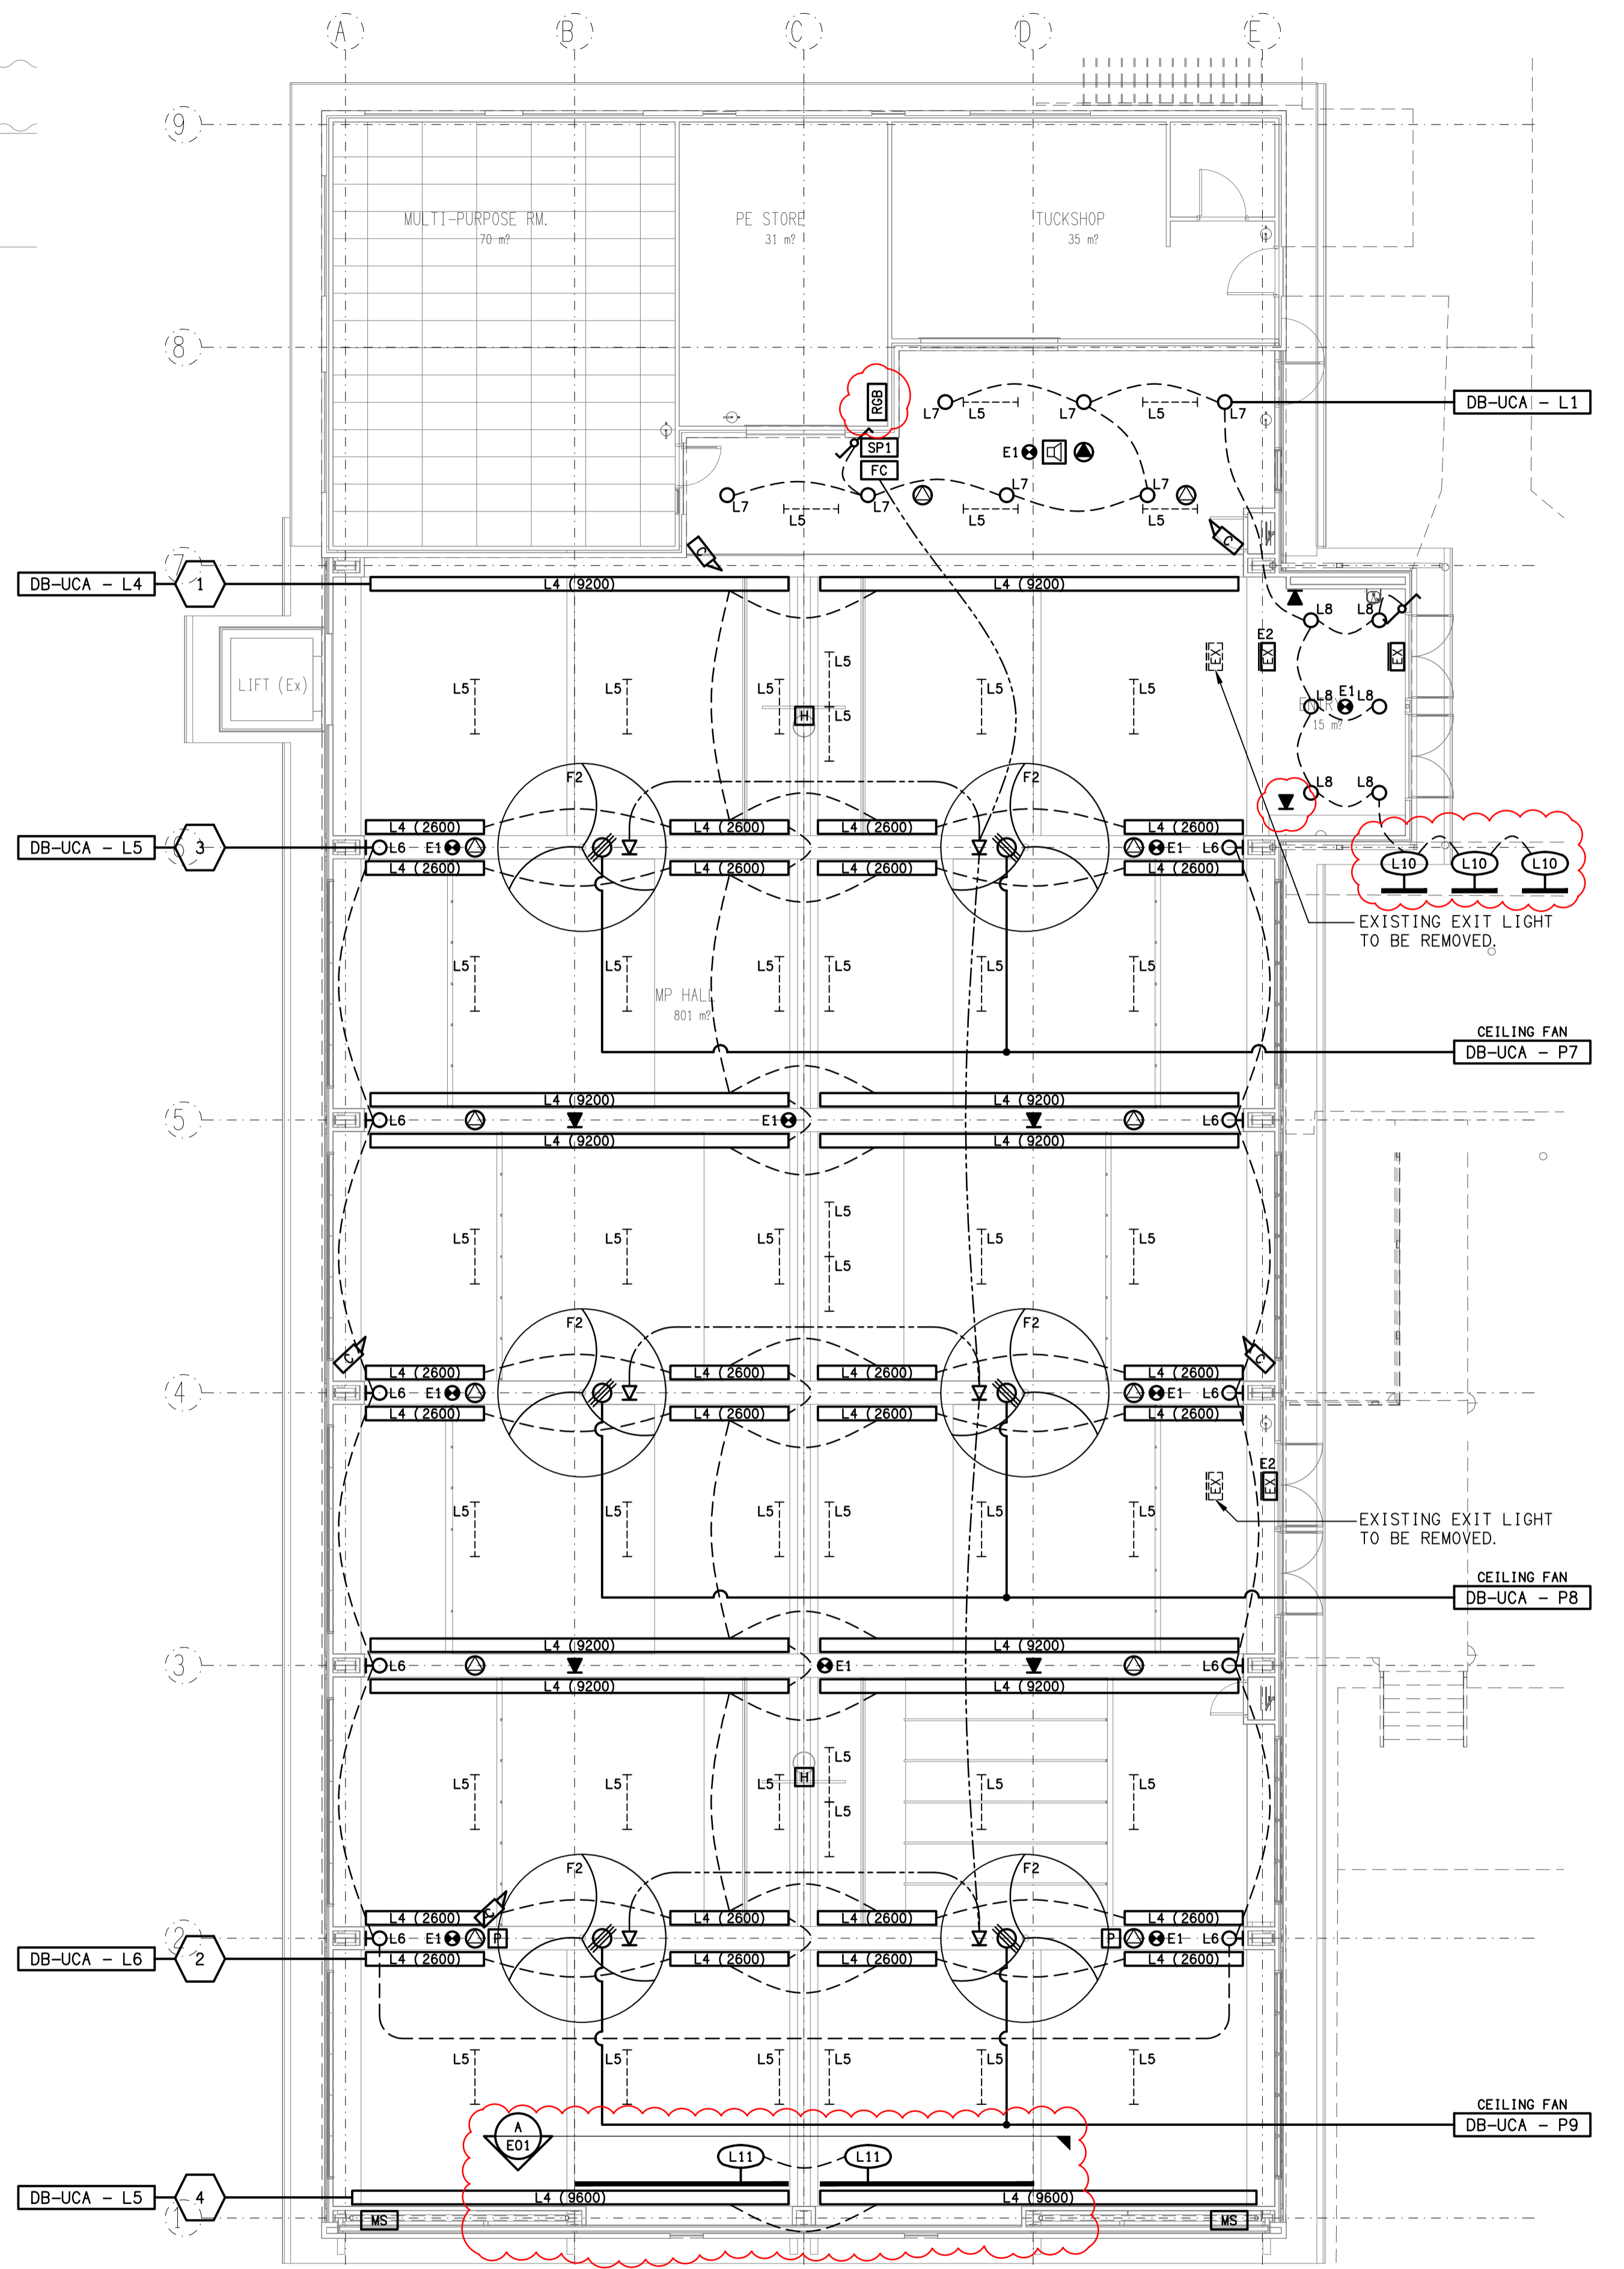

FLOOR PLAN
HALL REFURBISHMENT
SCALE 1:100

DETAIL A
L4 LIGHT MOUNTING
NOT TO SCALE

REFLECTED CEILING PLAN
HALL REFURBISHMENT
SCALE 1:100

ELECTRICAL DESIGN GROUP BRISBANE
PTY LTD
ACN 092 710 793
TRADING AS:
ELECTRICAL DESIGN GROUP