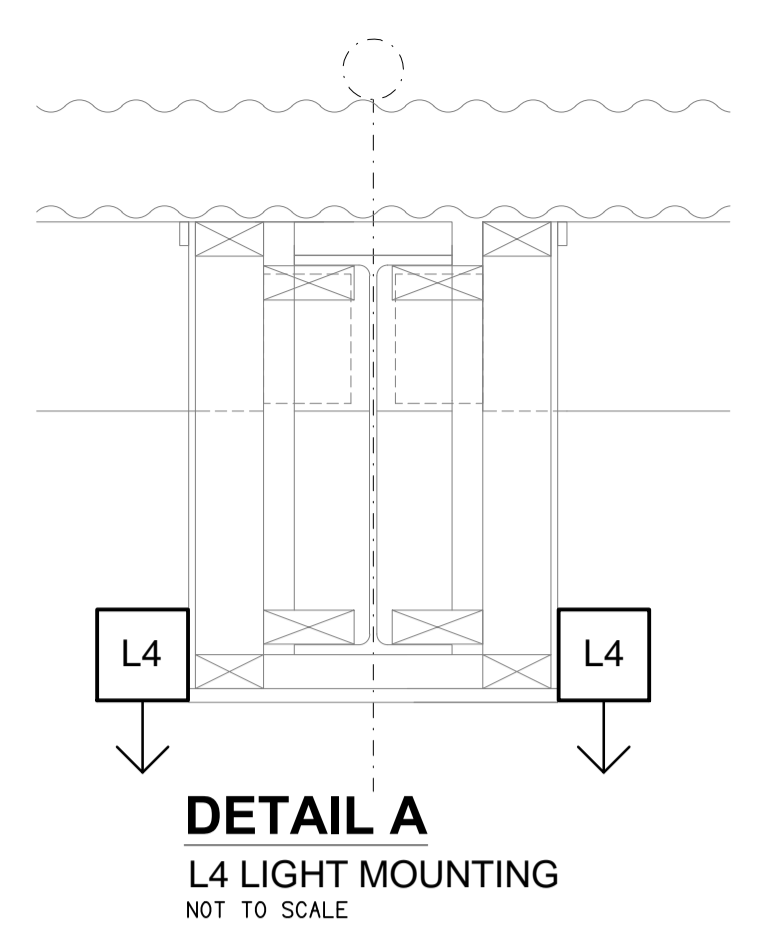

FLOOR PLAN
HALL REFURBISHMENT
SCALE 1:100

DETAIL A
L4 LIGHT MOUNTING
NOT TO SCALE

REFLECTED CEILING PLAN
HALL REFURBISHMENT
SCALE 1:100

ELECTRICAL DESIGN GROUP BRISBANE
PTY LTD
ACN 092 710 793
TRADING AS:
ELECTRICAL DESIGN GROUP